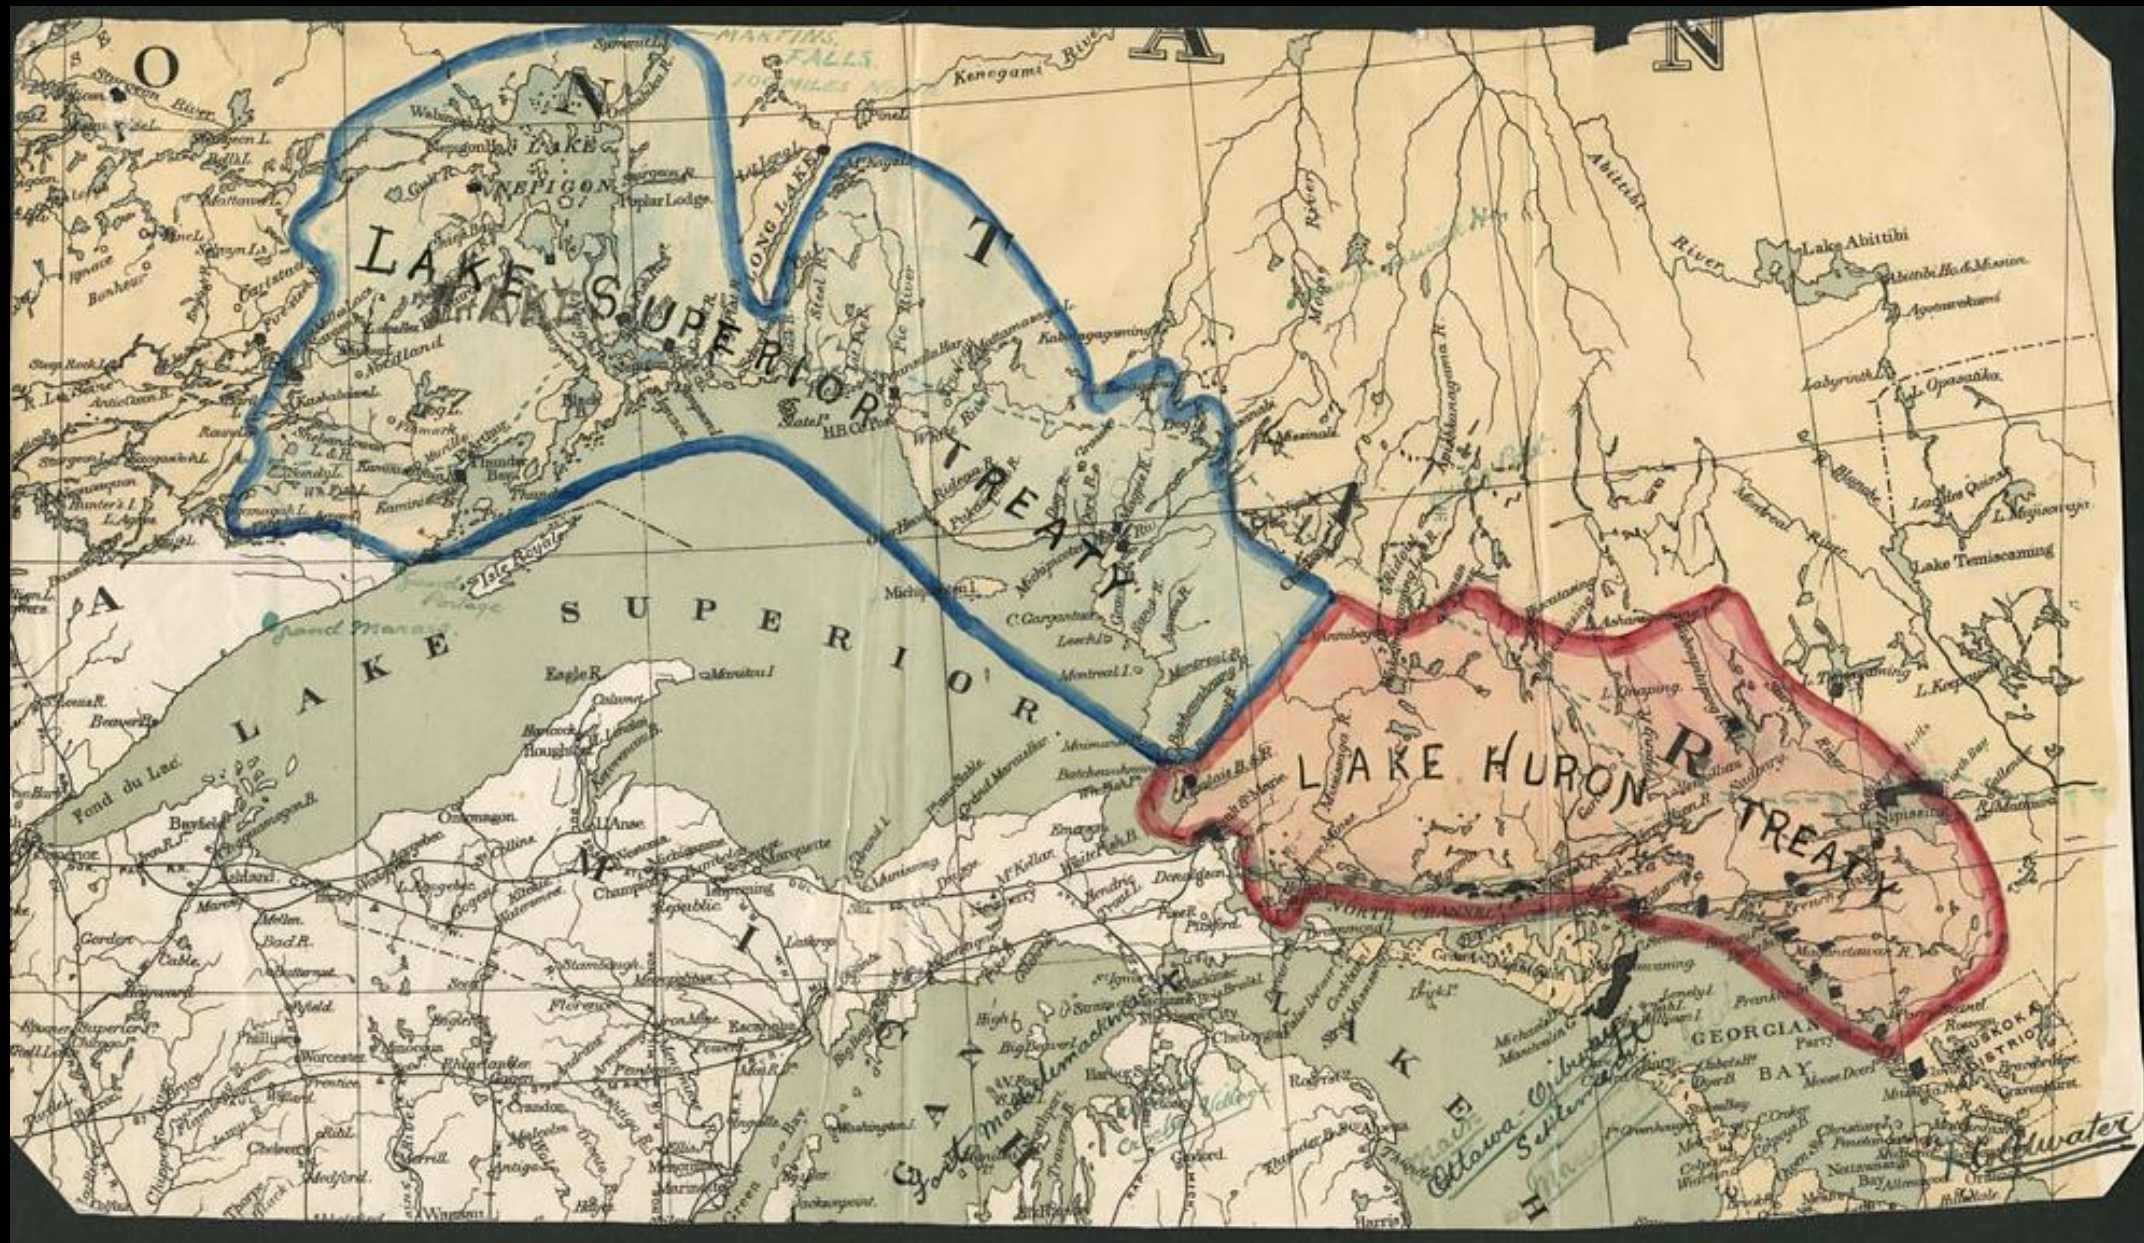

# COLD WAR URANIUM MINING AND ITS IMPACT ON LAND, WATER, AND ANISHINAABE WELLNESS

Dr. Lianne Leddy, Associate Professor, History  
Wilfrid Laurier University

# Serpent River First Nation and Elliot Lake Region

Source: LAC, Plan showing those areas of Ontario north of the Great Lakes affected by the Lake Superior Treaty and the Lake Huron Treaty, 1917. <https://recherche-collection-search.bac-lac.gc.ca/eng/home/record?app=fonandcol&IdNumber=3695854>

# Serpent River Watershed, Uranium Mines, and Tailings Areas

	Mine
	Urban Area
	Tailings Area

MIIGWETCH!

Social Sciences and Humanities  
Research Council of Canada

Conseil de recherches en  
sciences humaines du Canada

Canada