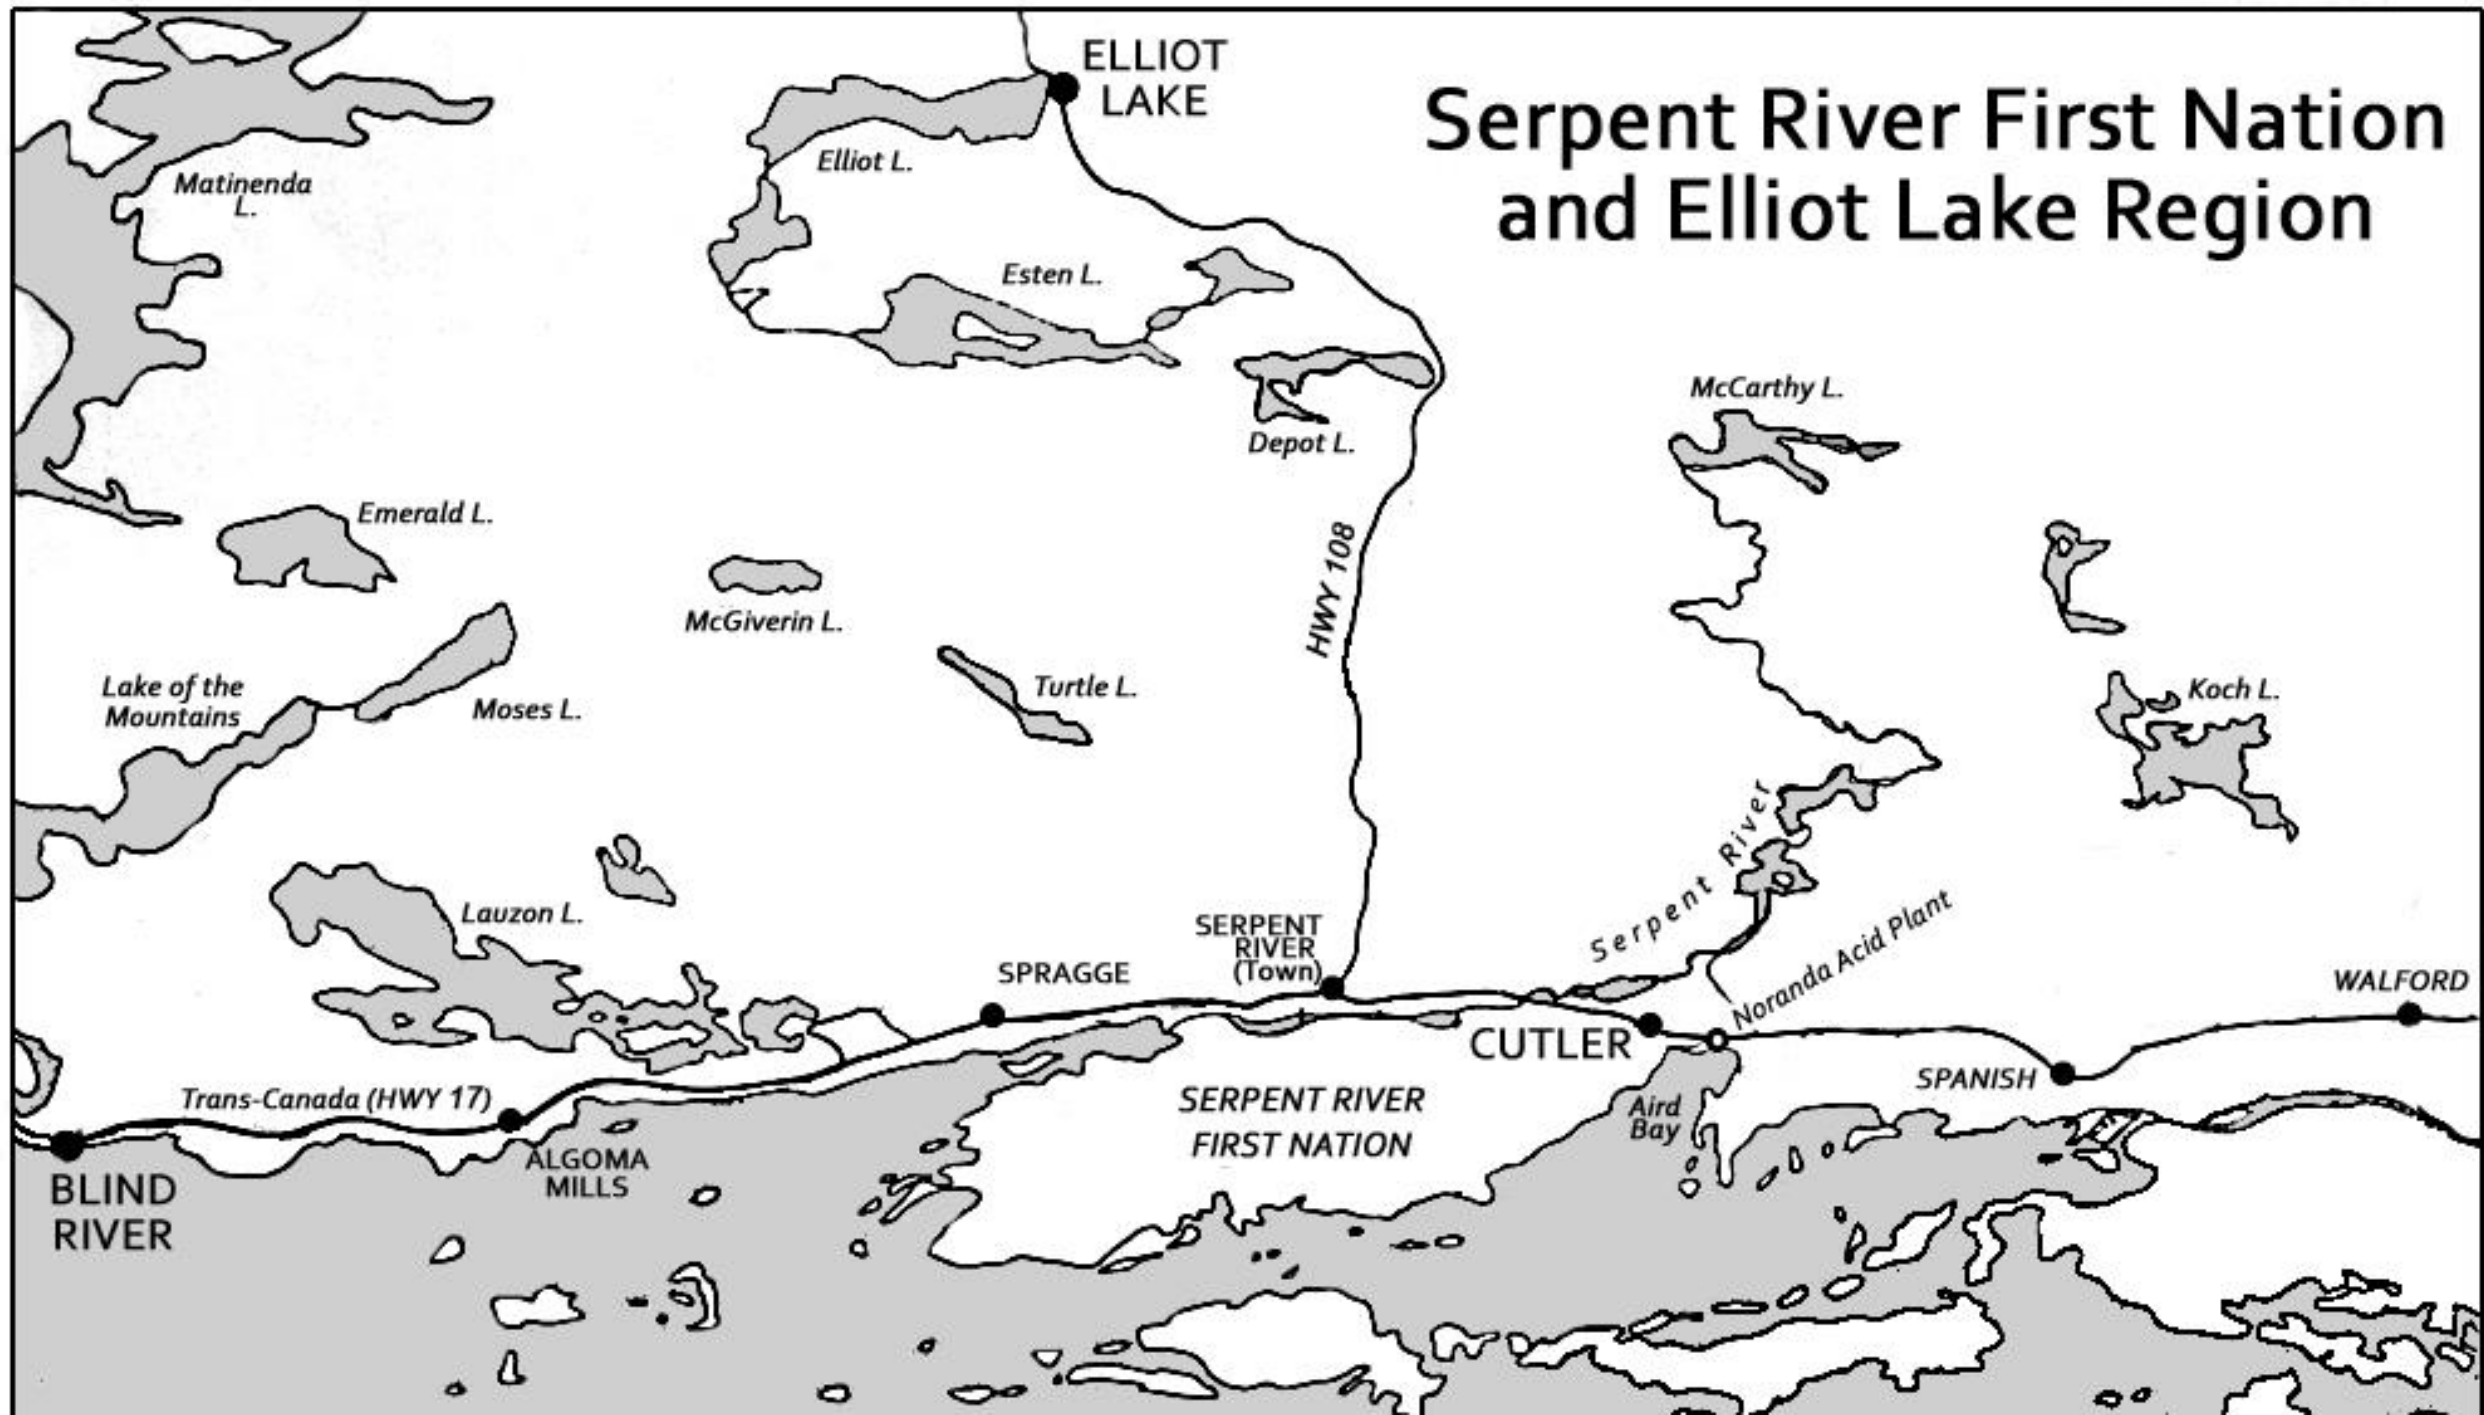

# COLD WAR URANIUM MINING AND ITS IMPACT ON LAND, WATER, AND ANISHINAABE WELLNESS

Dr. Lianne Leddy, Associate Professor, History  
Wilfrid Laurier University

# Serpent River First Nation and Elliot Lake Region

Source: LAC, Plan showing those areas of Ontario north of the Great Lakes affected by the Lake Superior Treaty and the Lake Huron Treaty, 1917. <https://recherche-collection-search.bac-lac.gc.ca/eng/home/record?app=fonandcol&IdNumber=3695854>

# Serpent River Watershed, Uranium Mines, and Tailings Areas

	Mine
	Urban Area
	Tailings Area

MIIGWETCH!

Social Sciences and Humanities  
Research Council of Canada

Conseil de recherches en  
sciences humaines du Canada