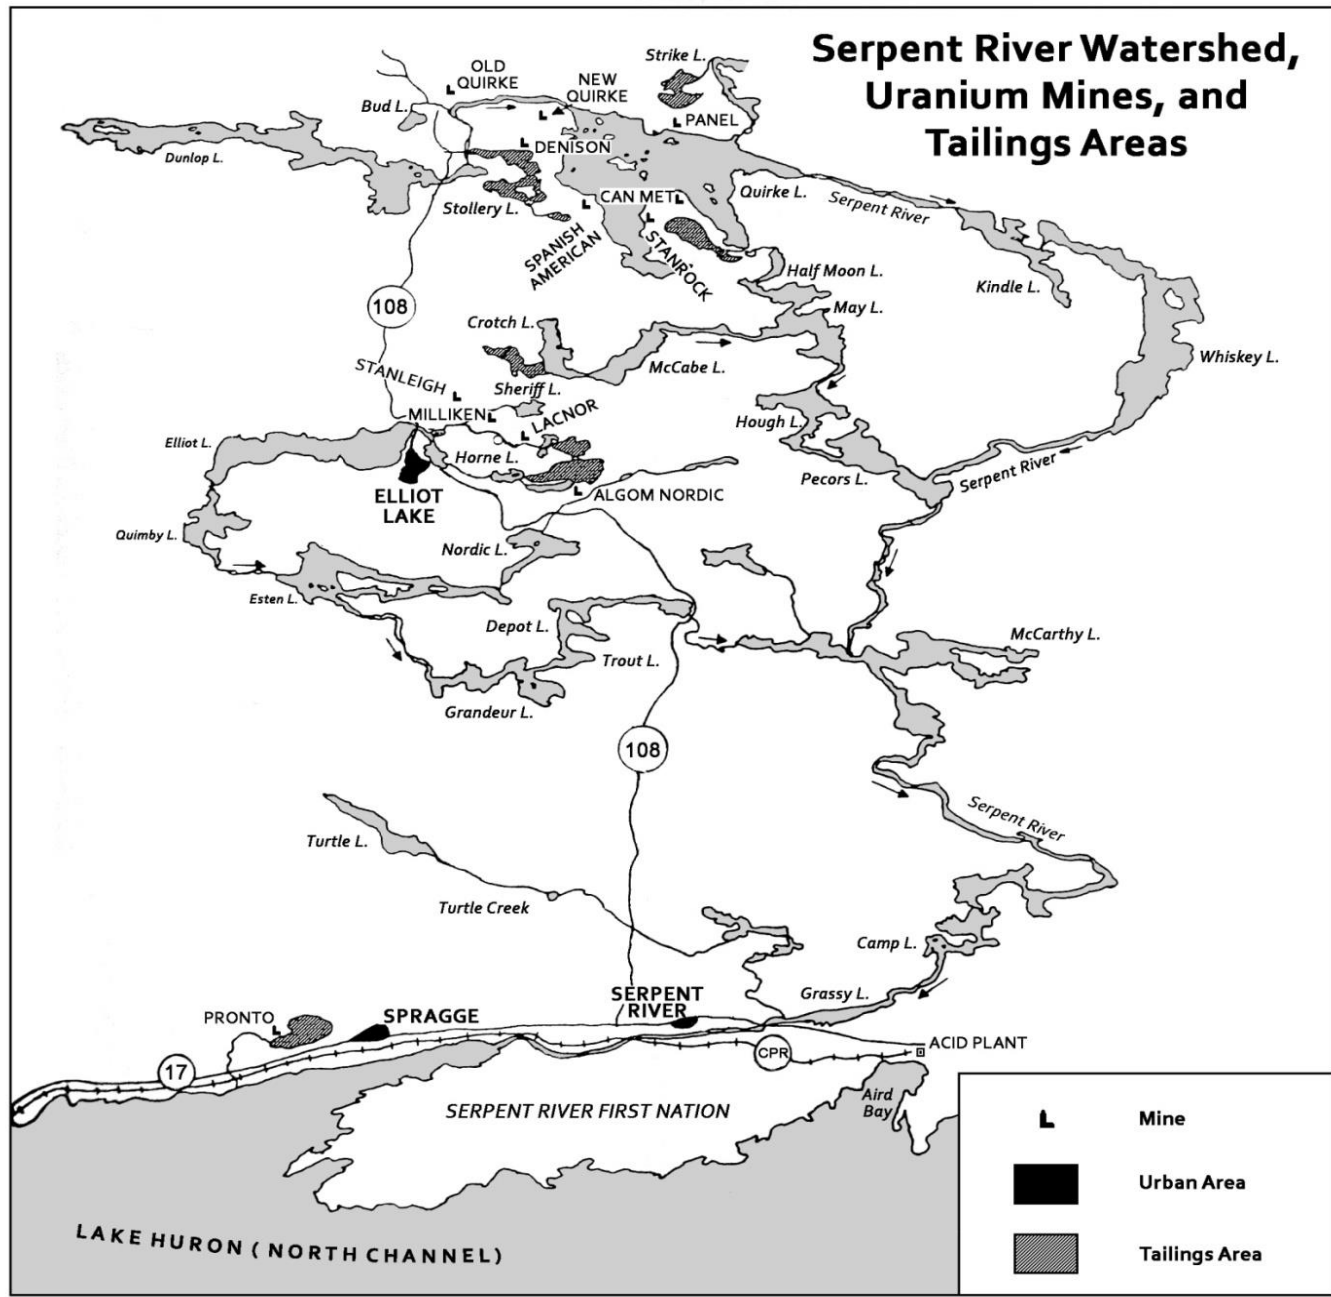

# COLD WAR URANIUM MINING AND ITS IMPACT ON LAND, WATER, AND ANISHINAABE WELLNESS

Dr. Lianne Leddy, Associate Professor, History  
Wilfrid Laurier University

# Serpent River First Nation and Elliot Lake Region

Source: LAC, Plan showing those areas of Ontario north of the Great Lakes affected by the Lake Superior Treaty and the Lake Huron Treaty, 1917. <https://recherche-collection-search.bac-lac.gc.ca/eng/home/record?app=fonandcol&IdNumber=3695854>

# Serpent River Watershed, Uranium Mines, and Tailings Areas

	Mine
	Urban Area
	Tailings Area

MIIGWETCH!

Social Sciences and Humanities  
Research Council of Canada

Conseil de recherches en  
sciences humaines du Canada

Canada